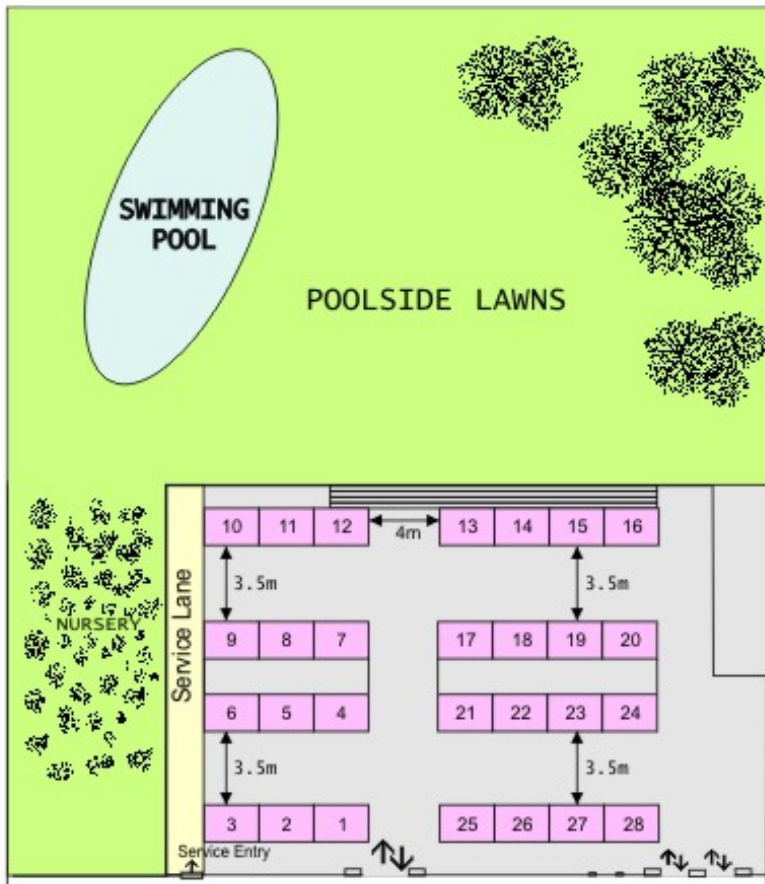

**LAYOUT OF STALLS  
ASHOK HOTEL "HARD-COURT" AREA**

Total Nos. 1 - 28  
Size (3m x 2m)

From Lobby →